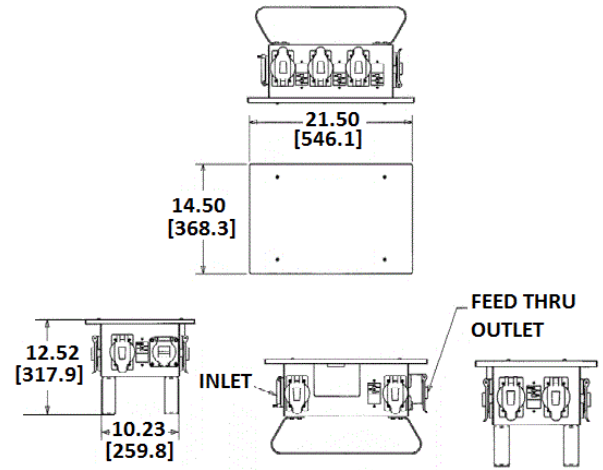

### Online Resources

Customer Use Drawing  
eCatalog  
Installation Instructions

Dimensions in Inches (mm)

Hubbell Wiring Device-Kellems • Hubbell Incorporated (Delaware) • 40 Waterview Drive • Shelton, CT 06484