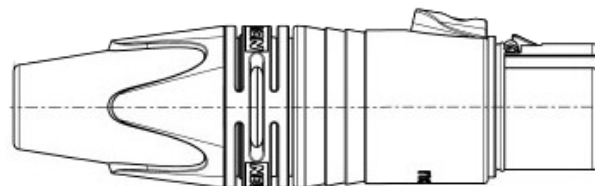

MATERIAL

Shell & Lock: Zinc Diecast
Contacts: Brass
Shell Plating: Black Chromium

FLORIDA
(866)825-8525
SALES@POWERASSEMBLIES.COM
POWERASSEMBLIES.COM

LAS VEGAS
(877)597-5787
SALES@POWERASSEMBLIES.COM
POWERASSEMBLIES.COM