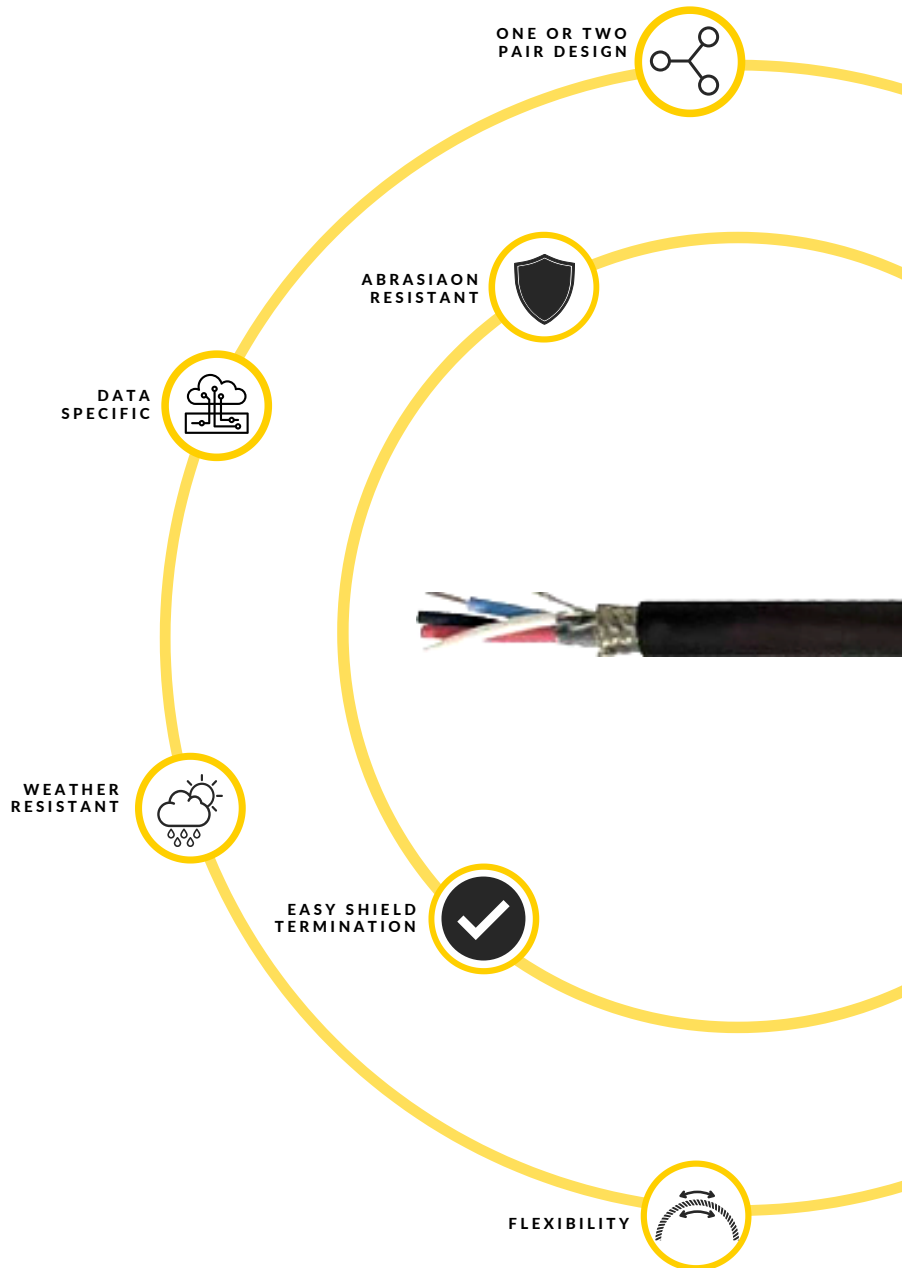

CABLE SPECIFICATIONS

TYPE DMX

TECHNICAL DATA

Temperature Rating: 105 °C

Voltage: 600V

AWG: #22

Impedance: 120Ω

APPLICATIONS

Portable Power Systems

Lighting Control

Remote Environments

FLORIDA
(866)825-8525
SALES@POWERASSEMBLIES.COM
POWERASSEMBLIES.COM

LAS VEGAS
(877)597-5787
SALES@POWERASSEMBLIES.COM
POWERASSEMBLIES.COM