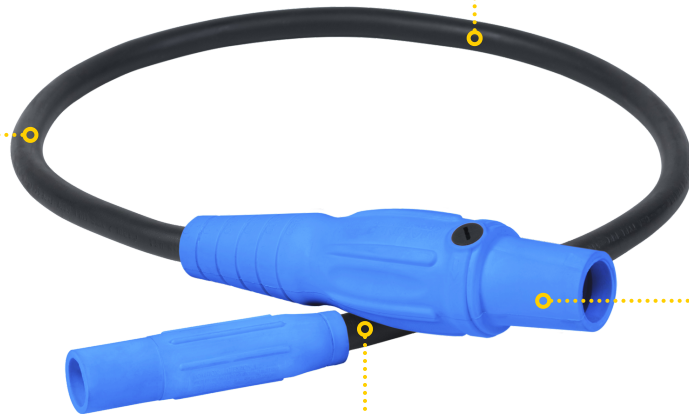

INNOVATIVE POWER SOLUTIONS

CABLE ASSEMBLIES

POWER DISTRIBUTION

CONTROLS

WWW.POWERASSEMBLIES.COM

• LAS VEGAS, NV • BEND, OR • POMPANO BEACH, FL •

TURNAROUNDS

PRODUCT SPECIFICATIONS

OVERVIEW

Type SC cables with Series 16 camlocks on one end and Series 15 camlocks on the other that are male or female, with customer specified boot color. Our standards turnarounds are available in 3FT, 5FT, and 10FT. Custom lengths are available upon request.

CABLE SPECIFICATIONS

TYPE SC

TECHNICAL DATA

Temperature Rating: 105 °C

Voltage: 600V

AWG: #8 - 4/0

Conductors: 1

APPLICATIONS

SERIES 16 CAMLOCK

TECHNICAL DATA

Series: 16
AWG: 2/0 - 4/0
Amperage Rating: 400A
Voltage Rating: 600V
Max Temperature Rating: 105°C
Double Set Screw

MATERIAL

Insulating Sleeve: Plastic
Contacts: Gold Plated
Locking Rings: Rubber Coated