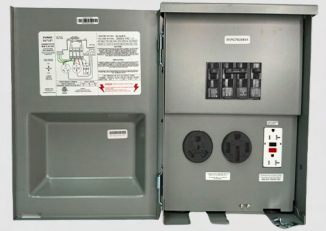

50 Amp RV Panel

30 Amp RV Panel
w/ Circuit Breaker

30 Amp RV Panel
w/ 20A GFCI

50 Amp RV Panel
w/ 20A GFCI

80 Amp RV Panel
50A, 30A, & 20A GFCI

Portable Power

Transformer Cart

Cam Connection Box