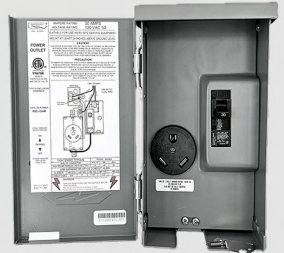

Generator Connection Box
UL1008

TruOne ATS
100A to 1200A

Company Switch
UL891

Emergen MTS
ETL Listed

Solar Combiner Box
UL1741

Power Distribution

RV Power Products

30 Amp RV Panel

50 Amp RV Panel

30 Amp RV Panel
w/ Circuit Breaker

30 Amp RV Panel
w/ 20A GFCI

50 Amp RV Panel
w/ 20A GFCI

80 Amp RV Panel
50A, 30A, & 20A GFCI

Portable Power

Transformer Cart

Cam Connection Box