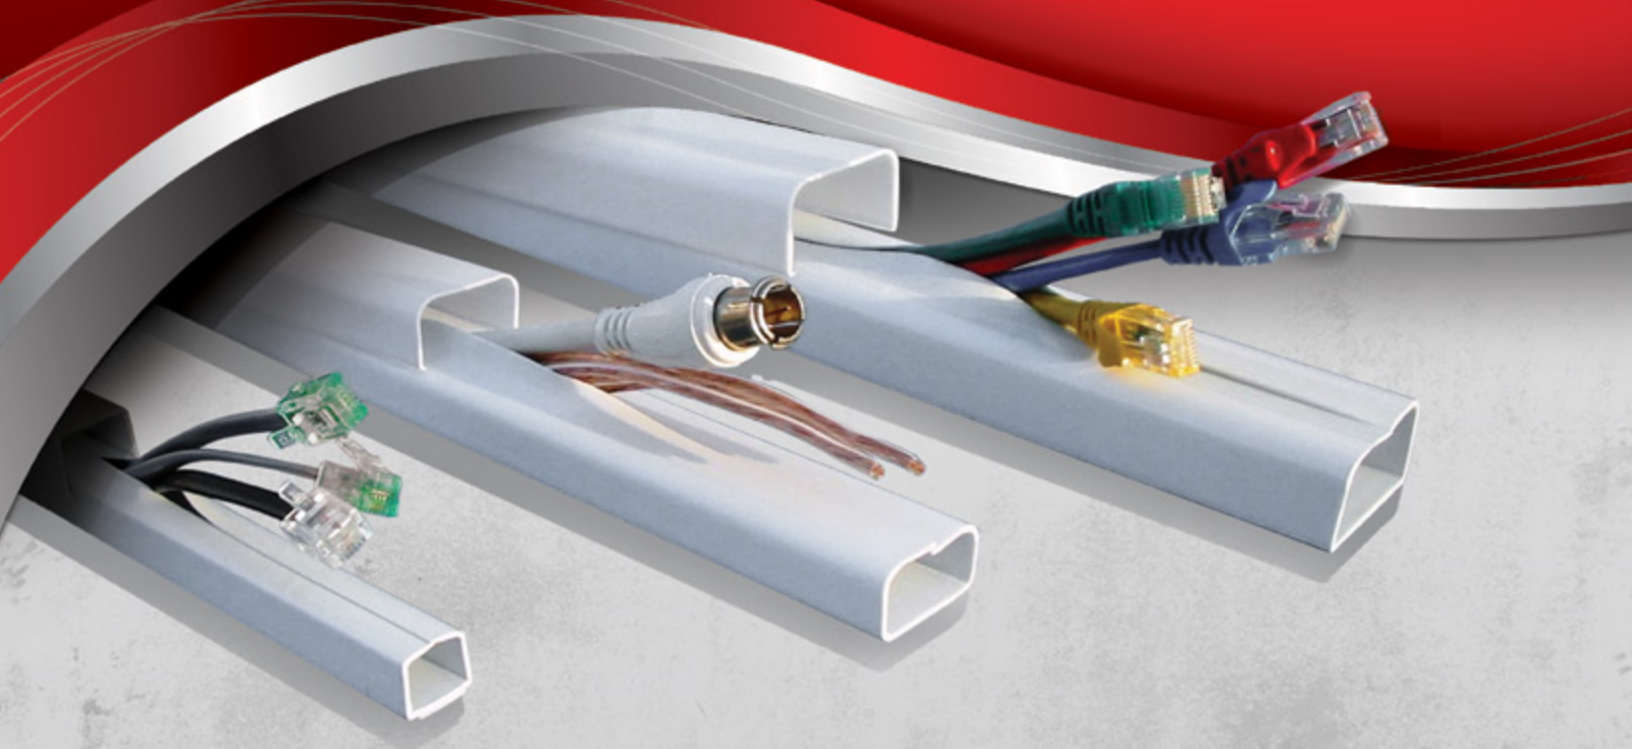

**MADE IN
U.S.A.**

QUEST™

Premiere **RACEWAY**